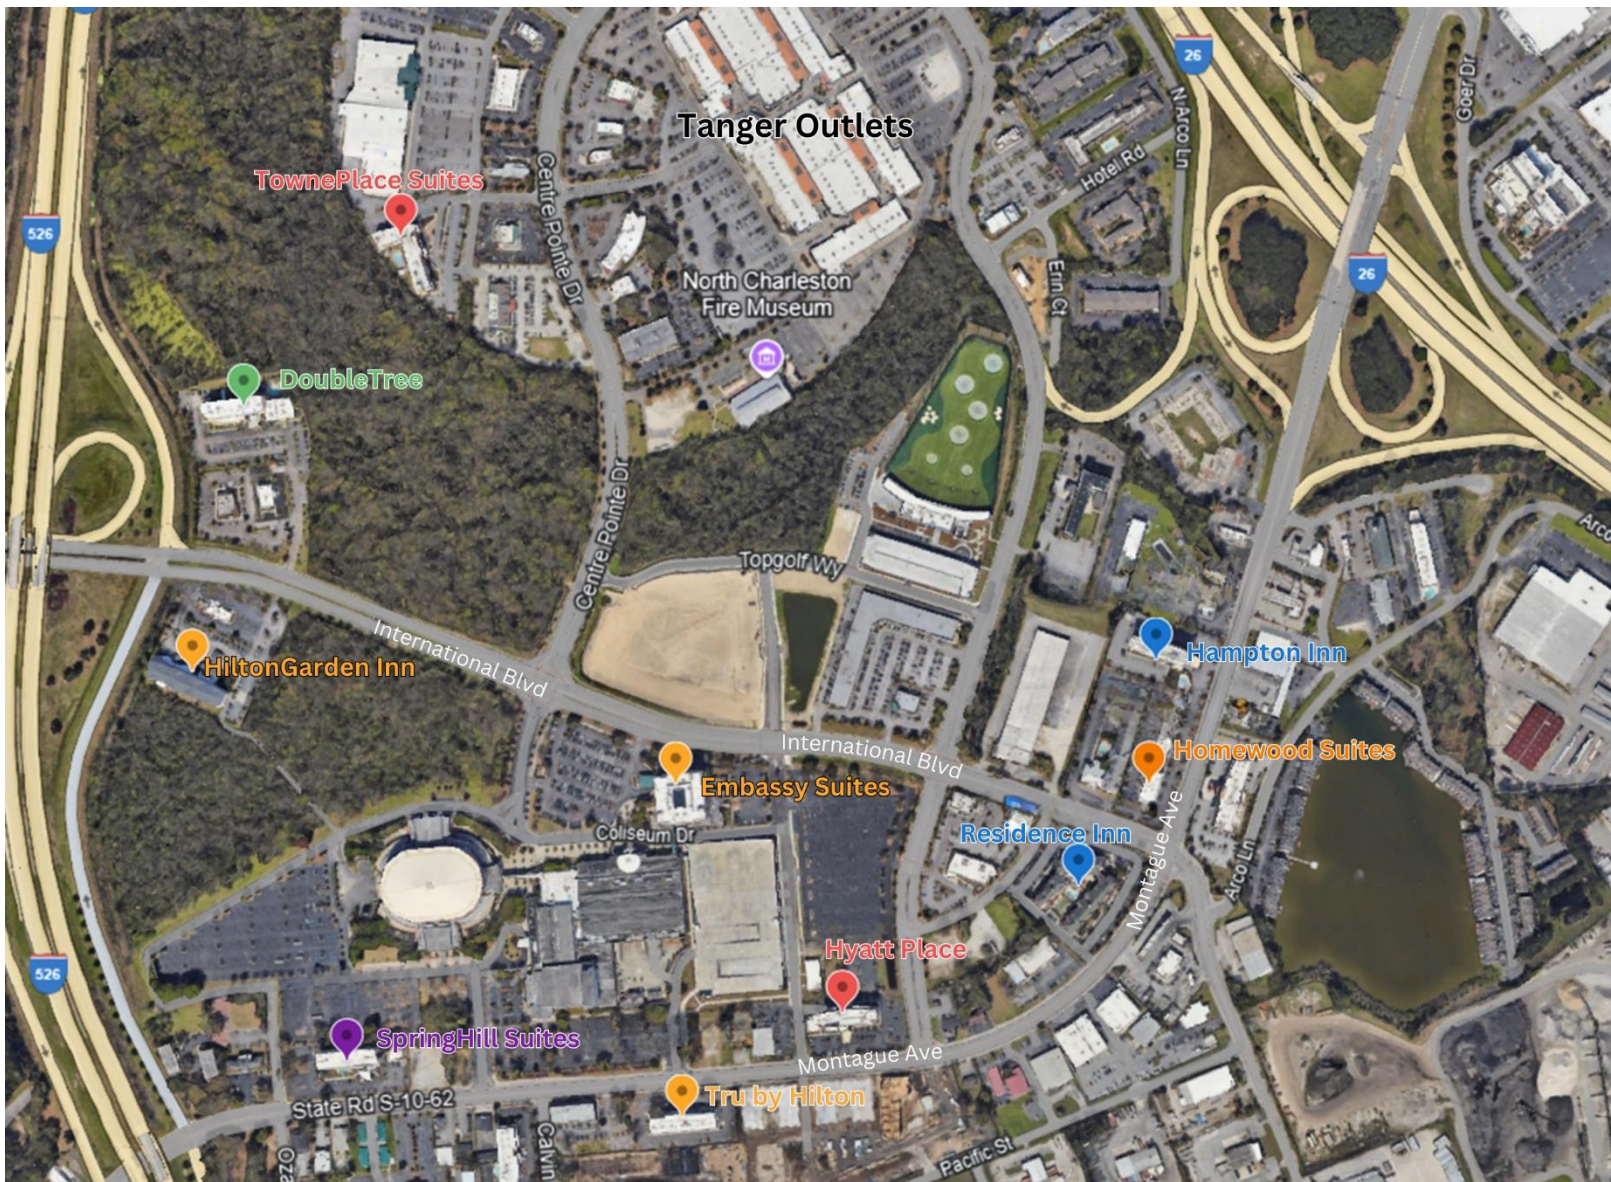

BEFORE selecting a Hotel, you MUST first complete the Conference Verification Form (CVF).

>>>>FAILURE TO STAY IN AN APPROVED HOSA HOTEL WILL DISQUALIFY YOUR STUDENT(S) FROM COMPETITION<<<<

APPROXIMATE WALKING TIMES (ACCORDING TO GOOGLE MAPS) FROM HOTELS TO THE CONVENTION CENTER. MANY HOTELS PROVIDE A SHUTTLE SERVICE, SUBJECT TO AVAILABILITY, FOR ALL SPONSORED CONFERENCE EVENTS.

- **Double Tree-** *14-minute walk to the Convention Center*
 - 5264 International Blvd., North Charleston, SC 29418
- **Embassy Suites-** *N/A attached to the Convention Center*
 - 5055 International Blvd., North Charleston, SC 29418
- **Hampton Inn-** *15-minute walk to the Convention Center*
 - 3020 Montague Ave., North Charleston, SC 29418
- **Hilton Garden Inn-** *12-minute walk to the Convention Center*
 - 5265 International Blvd., North Charleston, SC 29418
- **Homewood Suites-** *13-minute to the Convention Center*
 - 5048 International Blvd., North Charleston, SC, 29418
- **Hyatt Place-** *7-minute walk to the Convention Center*
 - 3234 W Montague Ave., North Charleston, SC 29418
- **Residence Inn-** *8-minute walk to the Convention Center*
 - 5035 International Blvd, North Charleston, SC
- **SpringHill Suites-** *7-minute walk to the Convention Center*
 - 3234 W Montague Ave., North Charleston, SC 29418
- **TownePlace Suites-** *15-minute walk to the Convention Center*
 - 5001 Fashion Ave., North Charleston, SC 29418
- **Tru by Hilton-** *11- minute walk to the Convention Center*
 - 3331 W Montague Ave, North Charleston, SC 29418